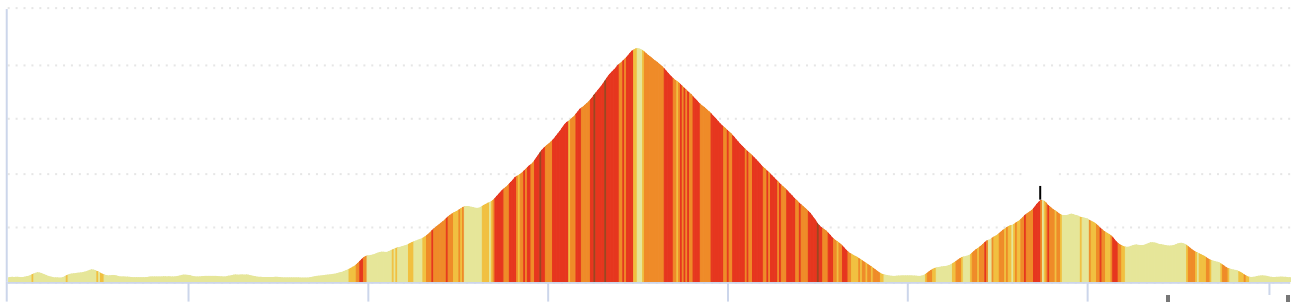

11250459 | Cyclisme - Route | Mont du Chat

Yenne -> Yenne

171.002 km \uparrow 1866 m \downarrow 1866 m \blacktriangle 226 m \blacktriangle 1488 m

226m 1488m 1866m 1866m

Leaflet | Maps © Thunderforest thunderforest.com - Data © OpenStreetMap contributors