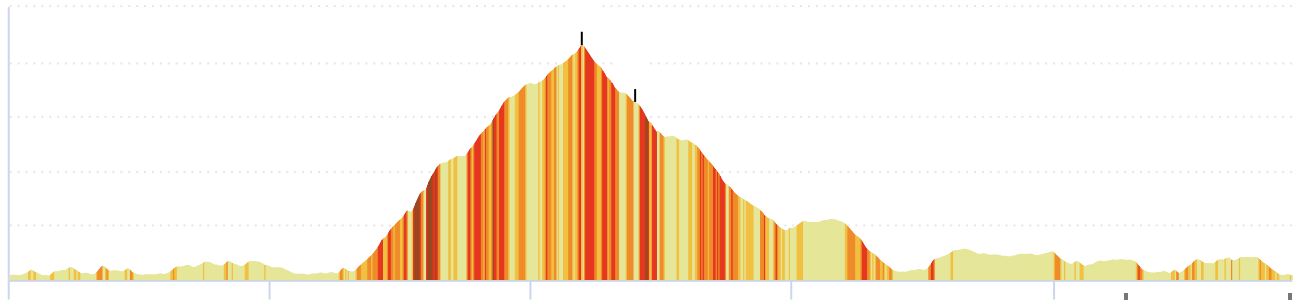

# 11248020 | Cyclisme - Route | Colombier

Yenne -> Yenne

198.186 km 2072 m 2072 m 226 m 1490 m

<5% <7% <10% <15% >15%

226m 1490m 2072m 2072m

Leaflet | Maps © Thunderforest thunderforest.com - Data © OpenStreetMap contributors