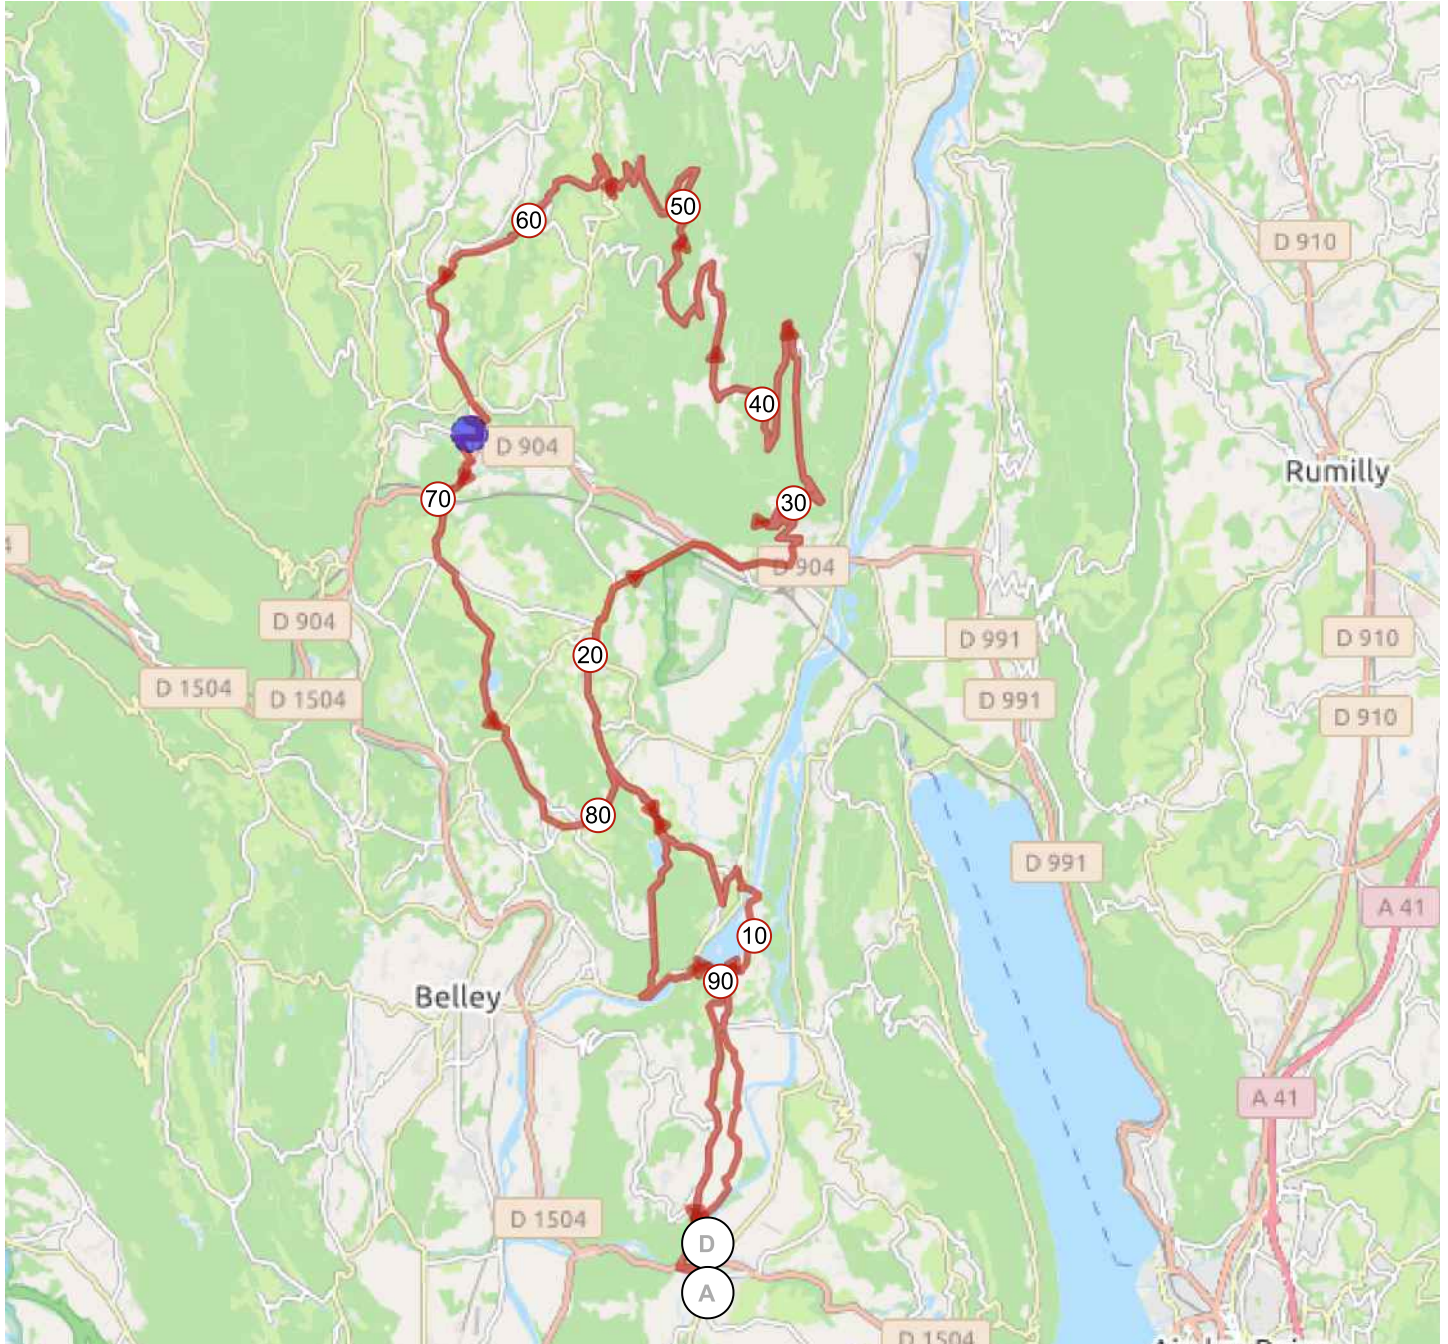

# 11248020 | Cyclisme - Route | Colombier

Yenne -> Yenne

198.186 km 2072 m 2072 m 226 m 1490 m

<5% <7% <10% <15% >15%

226m 1490m 2072m 2072m

Leaflet | Maps © Thunderforest thunderforest.com - Data © OpenStreetMap contributors